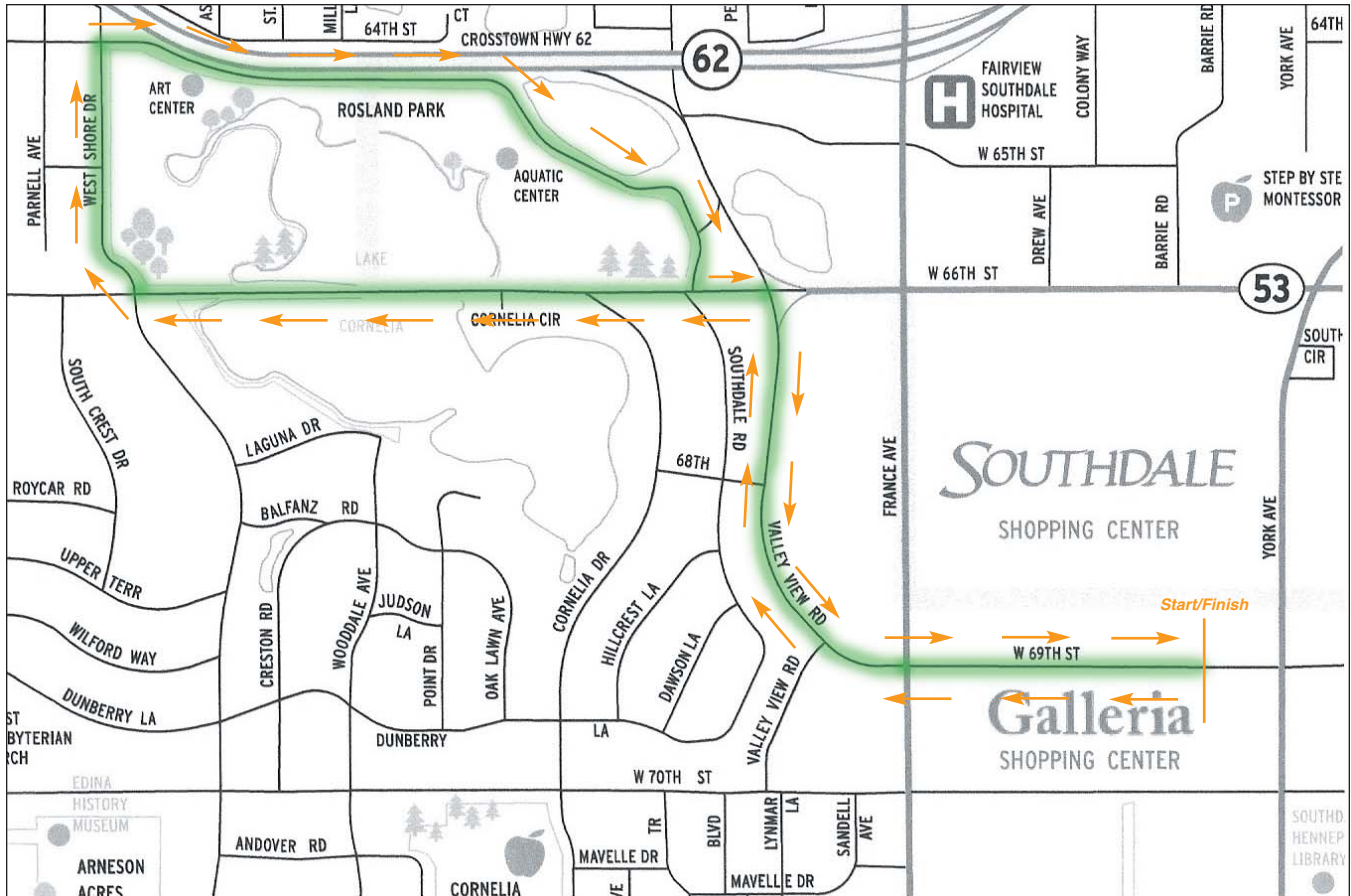

GET YOUR
REAR
IN GEAR

Map of Route

Coming to Southdale Center

Galleria is located on the corner of 69th Street and France Ave. in Edina, Minnesota.

From the north, take Highway 100 south to Crosstown/MN-62 east. Exit on France Ave. Turn right heading south to 69th Street.

From the south, take 35W north to I-494 west. Exit on France Ave. Turn right heading north to 69th Street.

From the east, take I-94 west to 35W south, then Crosstown/MN-62 west and exit on France Ave. Turn left going south to 69th Street.

From the west, take I-394 east to Highway 100 south, then Crosstown/MN-62 east and exit on France Ave. Turn right going south to 69th Street.

Registration takes place inside the former Mervyn's storefront, located near the Cinema and Restaurants. Enter Southdale Center via West 66th St. or York Ave. after 8 a.m. The Center will be open after 7 a.m.; parking is available in all lots.

The run/walk begins and ends on West 69th St., which will be closed beginning at 8 a.m. All activities take place in the parking lot located by West 69th St. and York Ave.